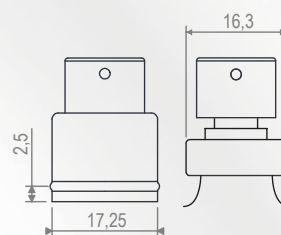

PERFUMARIA

TAMPA ÍON

MATERIAL

• Tampa em SURLYN

MATERIAL

• Closure in SURLYN

• Válvula: cash 15 mm
ou recrave 15 mm

• Pump: cash 15 mm or
crimped pump 15 mm

DIMENSÕES

INCOM
PACKING