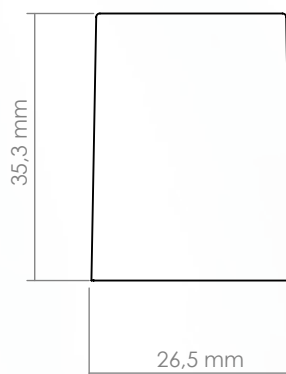

PERFUMARIA

TAMPA ÍON

MATERIAL

• Tampa em SURLYN

MATERIAL

• Closure in SURLYN

• Válvula: cash 15 mm
ou recrave 15 mm

• Pump: cash 15 mm or
crimped pump 15 mm

DIMENSÕES

INCOM
PACKING