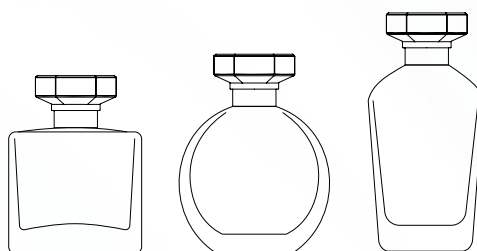

IDEIAS PARA VOCÊ