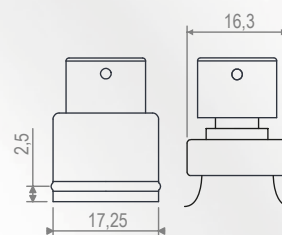

## MATERIAL

• Closure lin SURLYN

• Válvula: cash 15 mm  
ou recrave 20 mm

• Pump: cash 15 mm or  
crimped pump 20 mm