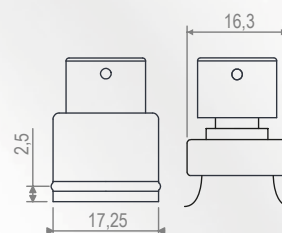

## MATERIAL

- Closure in SURLYN

- Válvula: cash 15 mm ou recrave 15 mm

- Pump: cash 15 mm or crimped pump 15 mm

## DIMENSÕES