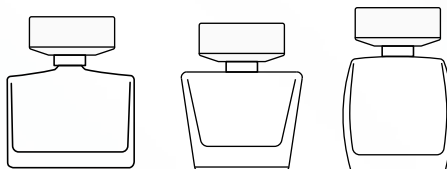

IDEIAS PARA VOCÊ