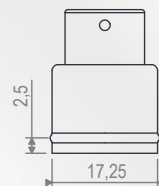

## MATERIAL

- Closure in SURLYN

- Válvula: cash 15 mm

- Pump: cash 15 mm